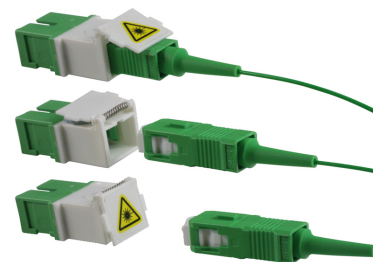

# Shuttered Adapters

SC shuttered adapter integrates safety features suitable for FTTH and other telecom applications. It has a high precision zirconia alignment sleeve designed for high reliability and excellent reconnectability in all single mode networks. It has a spring loaded plastic shutter for laser safety and dust protection. The shutter displays a warning label to indicate laser risk. The adapters are available in standard colors and packaging.

## FEATURES/BENEFITS

- Complies with IEC 61754-4 and TIA 604-3
- High precision alignment sleeve
- High quality and durable shuttered adapter
- Low insertion loss and high reconnectability
- RoHS, REACH SvHC
- Available in standard colors and standard packaging

## APPLICATIONS

- Specially designed for Fiber to the home applications
- Telecommunication networks
- CATV, LAN and WAN
- Broadband
- Indoor and outdoor applications

**SPECIFICATIONS**

DESCRIPTION	CERAMIC	CONFORMANCE
Insertion Loss (Typ)	0.1dB	IEC 61300-3-4
Mating Durability	500 matings	IEC 61300-2-2
Receptacle Retention Force	2N - 5.9N	IEC 61754-4
Vibration Test	10 - 55Hz, 0.75 amplitude	IEC 61300-2-1
Drop Test	Drop height 1m, 5 drops	IEC 61300-2-12

**ORDERING INFORMATION**

<b>MODE</b>	<b>TYPE</b>	<b>BODY COLOUR</b>	<b>LABEL COLOUR</b>	<b>SIMPLEX</b>
SM	APC	GREEN/WHITE	BLUE	SCAUS/SH/FL-GN/WH-BL
SM	APC	GREEN/WHITE	GREEN	SCAUS/SH/FL-GN/WH-GN
SM	APC	GREEN/WHITE	RED	SCAUS/SH/FL-GN/WH-RD
SM	APC	GREEN/WHITE	YELLOW	SCAUS/SH/FL-GN/WH-YE
SM	PC	BLUE/WHITE		Please ask sales